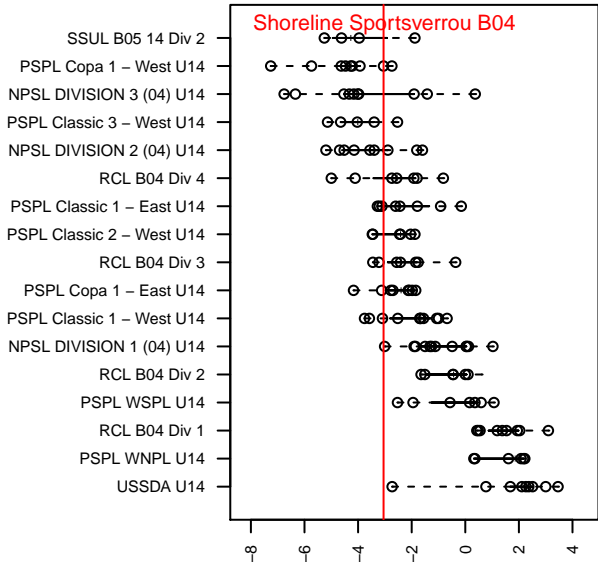

Shoreline Sportsverrou B04

Shoreline Sportsverrou
 Shoreline, WA
 B04 total strength=984
 attack=3.75 defense=0.95
 fall league = PSPL Copa 1 – West U14
 spr league = Spr PSPL – '04 Classic 3 – West I

alt names used:
 Shoreline Sports Club Vashon B04
 Shoreline Sports Club Vashon B04

Venues played:
 2017 PSPL Copa 1 – West U14
 2017 Spr PSPL – '04 Classic 3 – West U14

**attack and defense variance (black dot)
relative to other teams
and top 10 in region**

**attack and defense rating
relative to others at age
and all opponents in last 13 months**