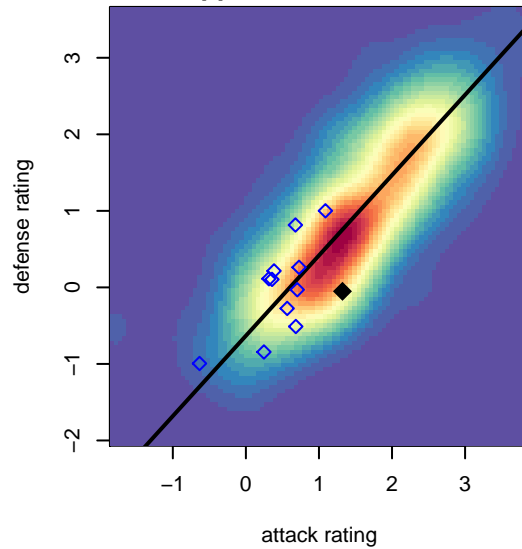

Shoreline Sportsverrou B04

Shoreline Sportsverrou
 Shoreline, WA
 B04 total strength=984
 attack=3.75 defense=0.95
 fall league = PSPL Copa 1 – West U14
 spr league = Spr PSPL – '04 Classic 3 – West I

alt names used:
 Shoreline Sports Club Vashon B04
 Shoreline Sports Club Vashon B04

Venues played:
 2017 PSPL Copa 1 – West U14
 2017 Spr PSPL – '04 Classic 3 – West U14

**attack and defense variance (black dot)
relative to other teams
and top 10 in region**

**attack and defense rating
relative to others at age
and all opponents in last 13 months**