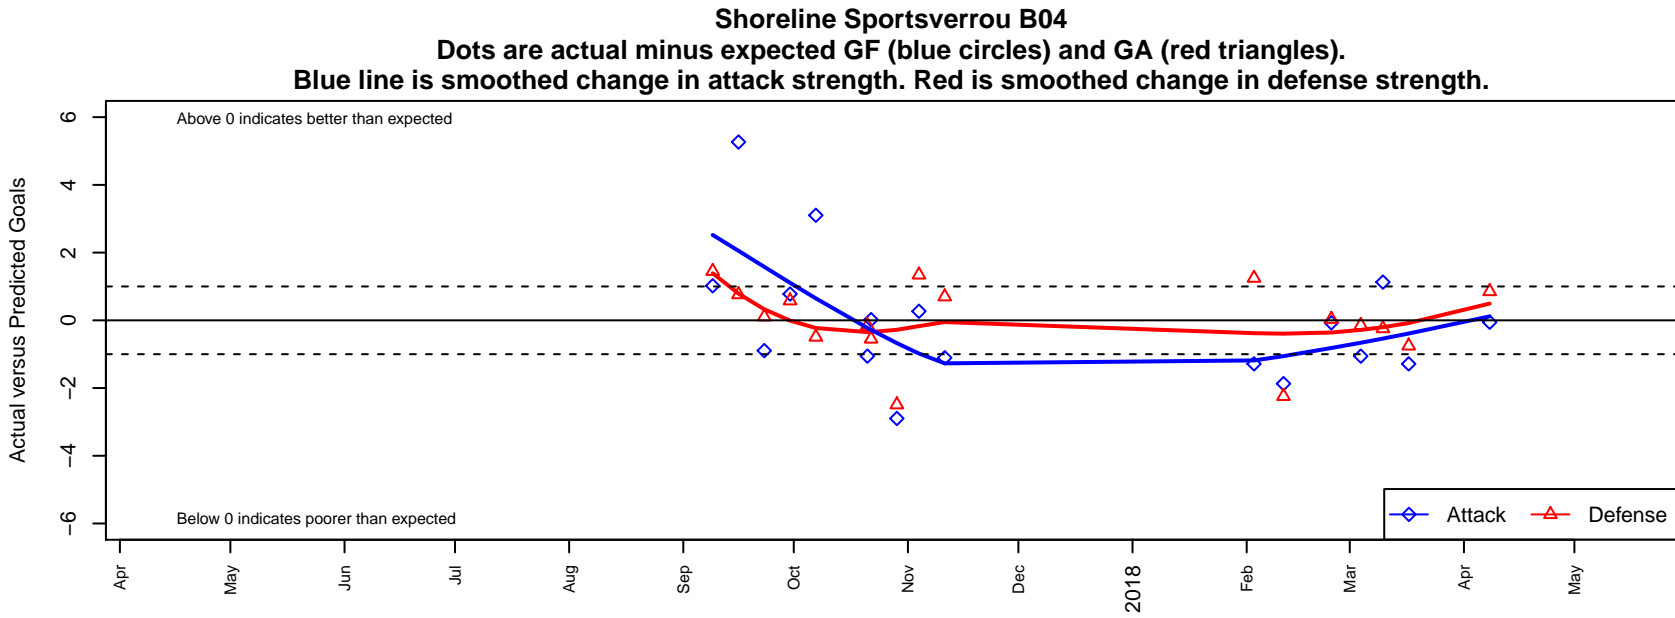

Shoreline Sportsverrou B04

Shoreline Sportsverrou
 Shoreline, WA
 B04 total strength=984
 attack=3.75 defense=0.95
 fall league = PSPL Copa 1 – West U14
 spr league = Spr PSPL – '04 Classic 3 – West I

alt names used:
 Shoreline Sports Club Vashon B04
 Shoreline Sports Club Vashon B04

Venues played:
 2017 PSPL Copa 1 – West U14
 2017 Spr PSPL – '04 Classic 3 – West U14

**attack and defense variance (black dot)
relative to other teams
and top 10 in region**

**attack and defense rating
relative to others at age
and all opponents in last 13 months**