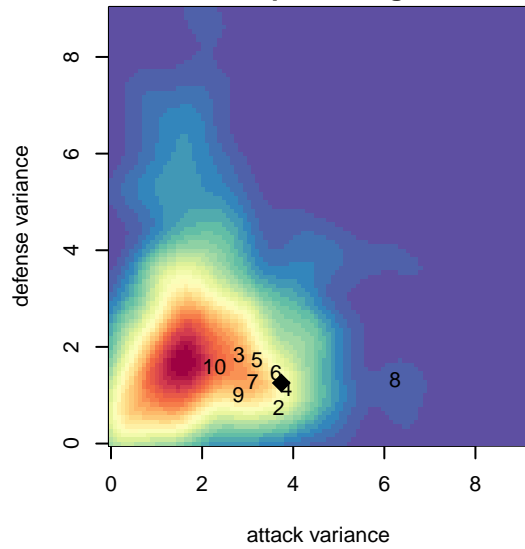

Shoreline Sportsverrou B04

Shoreline Sportsverrou
 Shoreline, WA
 B04 total strength=984
 attack=3.75 defense=0.95
 fall league = PSPL Copa 1 – West U14
 spr league = Spr PSPL – '04 Classic 3 – West I

alt names used:
 Shoreline Sports Club Vashon B04
 Shoreline Sports Club Vashon B04

Venues played:
 2017 PSPL Copa 1 – West U14
 2017 Spr PSPL – '04 Classic 3 – West U14

**attack and defense variance (black dot)
relative to other teams
and top 10 in region**

**attack and defense rating
relative to others at age
and all opponents in last 13 months**