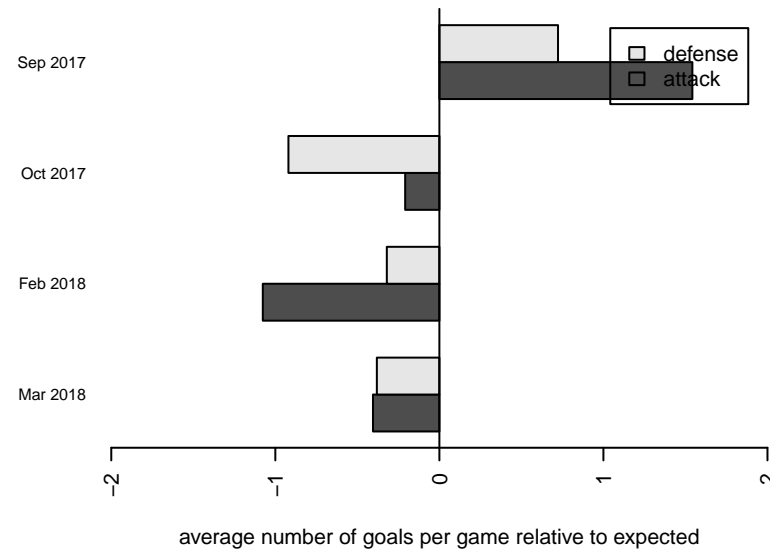

Performance relative to 13 month average