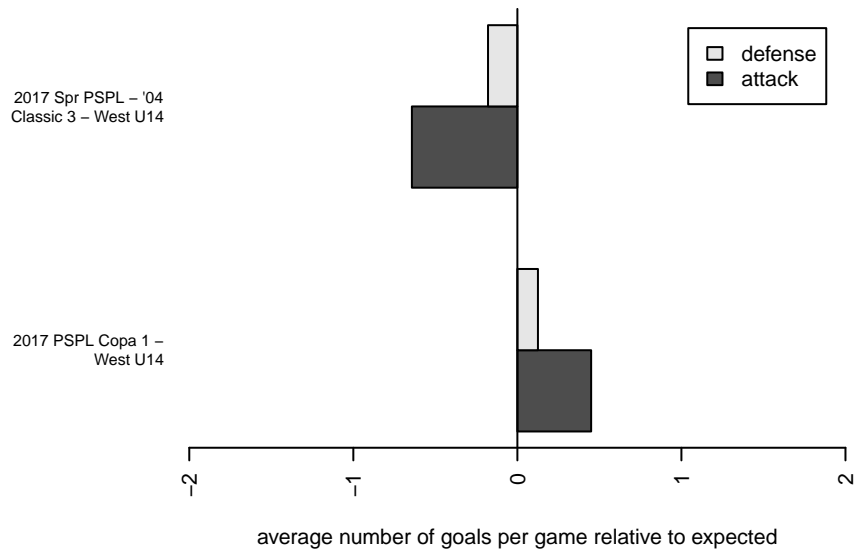

Performance relative to 13 month average